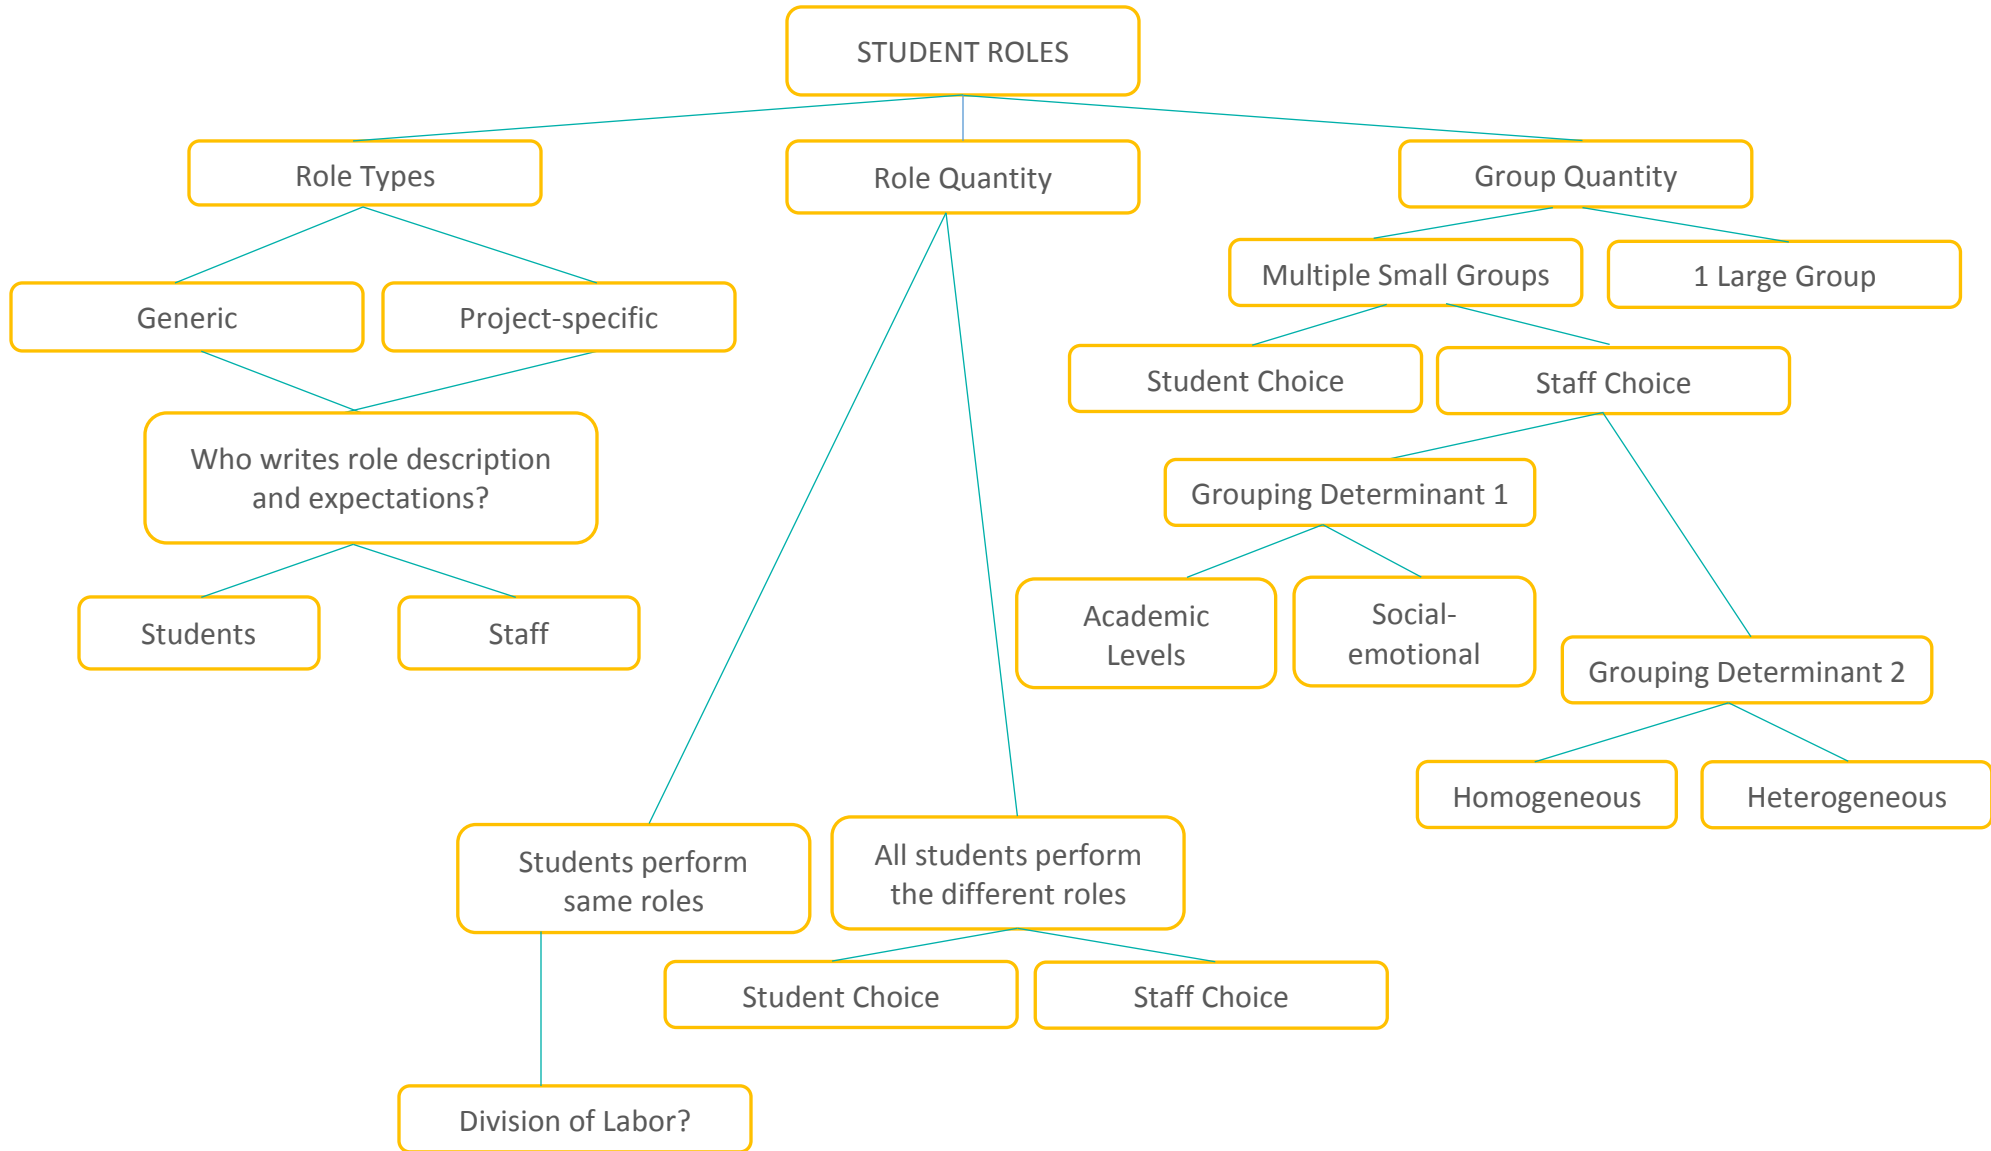

ASSIGNING ROLES FLOWCHART

What supports are required for my choices?